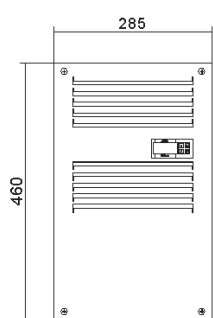

ACCESSORIES

EGO version "0" range for semi-recessed installation

EGO04

Dimensions

EGO06

Dimensions

EGO08-10

Dimensions

ACCESSORIES

EGO version "0" range for semi-recessed installation

EGO12-16-20

Dimensions

EGO30-40

Dimensions