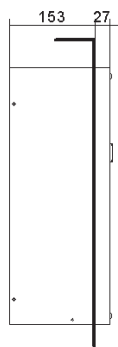

ACCESSORIES

EGO version "0" range for semi-recessed installation

EGO04

Dimensions

EGO06

Dimensions

EGO08-10

Dimensions

ACCESSORIES

EGO version "0" range for semi-recessed installation

EGO12-16-20

Dimensions

EGO30-40

Dimensions