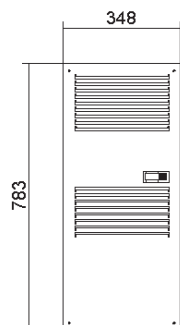

ACCESSORIES

EGO version "0" range for semi-recessed installation

EGO04

Dimensions

EGO06

Dimensions

EGO08-10

Dimensions

ACCESSORIES

EGO version "0" range for semi-recessed installation

EGO12-16-20

Dimensions

EGO30-40

Dimensions