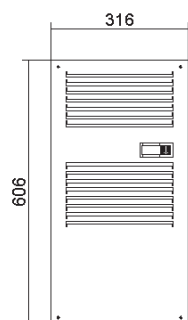

ACCESSORIES

EGO version "0" range for semi-recessed installation

EGO04

Dimensions

EGO06

Dimensions

EGO08-10

Dimensions

ACCESSORIES

EGO version "0" range for semi-recessed installation

EGO12-16-20

Dimensions

EGO30-40

Dimensions