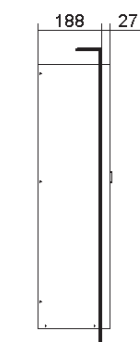

ACCESSORIES

EGO version "0" range for semi-recessed installation

EGO04

Dimensions

EGO06

Dimensions

EGO08-10

Dimensions

ACCESSORIES

EGO version "0" range for semi-recessed installation

EGO12-16-20

Dimensions

EGO30-40

Dimensions