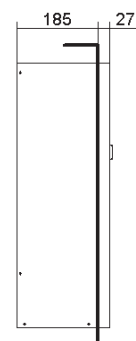

ACCESSORIES

EGO version "0" range for semi-recessed installation

EGO04

Dimensions

EGO06

Dimensions

EGO08-10

Dimensions

ACCESSORIES

EGO version "0" range for semi-recessed installation

EGO12-16-20

Dimensions

EGO30-40

Dimensions