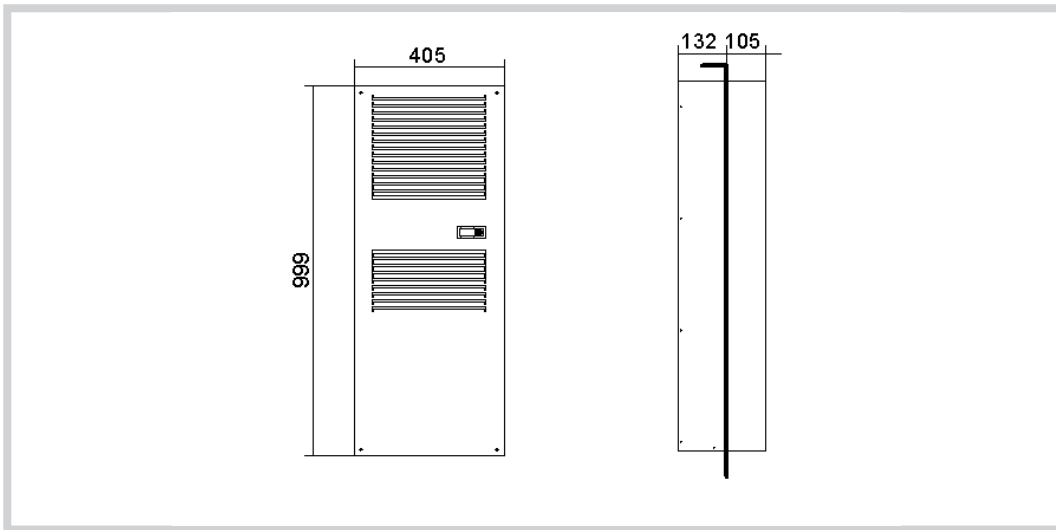

ACCESSORIES

Version "0" for Semi-recessed mounting

EGO04

Dimensions

EGO06

Dimensions

EGO08-10

Dimensions

ACCESSORIES

Version "0" for Semi-recessed mounting

EGO12-16-20

Dimensions

EGO30-40

Dimensions