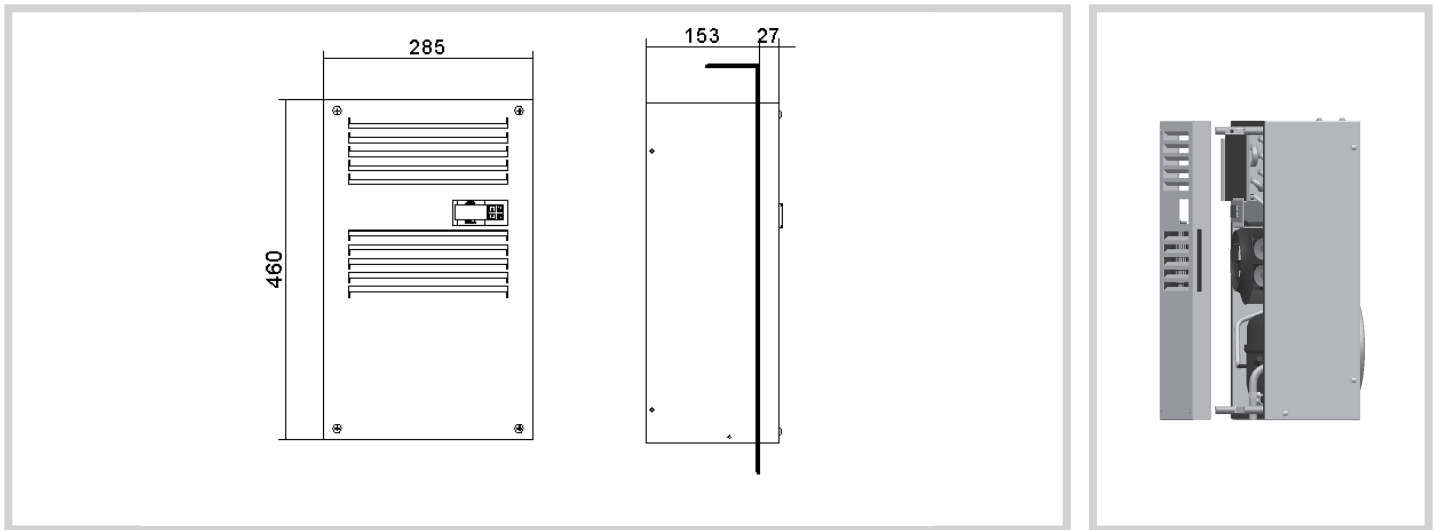

ACCESSORIES

Version "0" for Semi-recessed mounting

EGO04

Dimensions

EGO06

Dimensions

EGO08-10

Dimensions

ACCESSORIES

Version "0" for Semi-recessed mounting

EGO12-16-20

Dimensions

EGO30-40

Dimensions