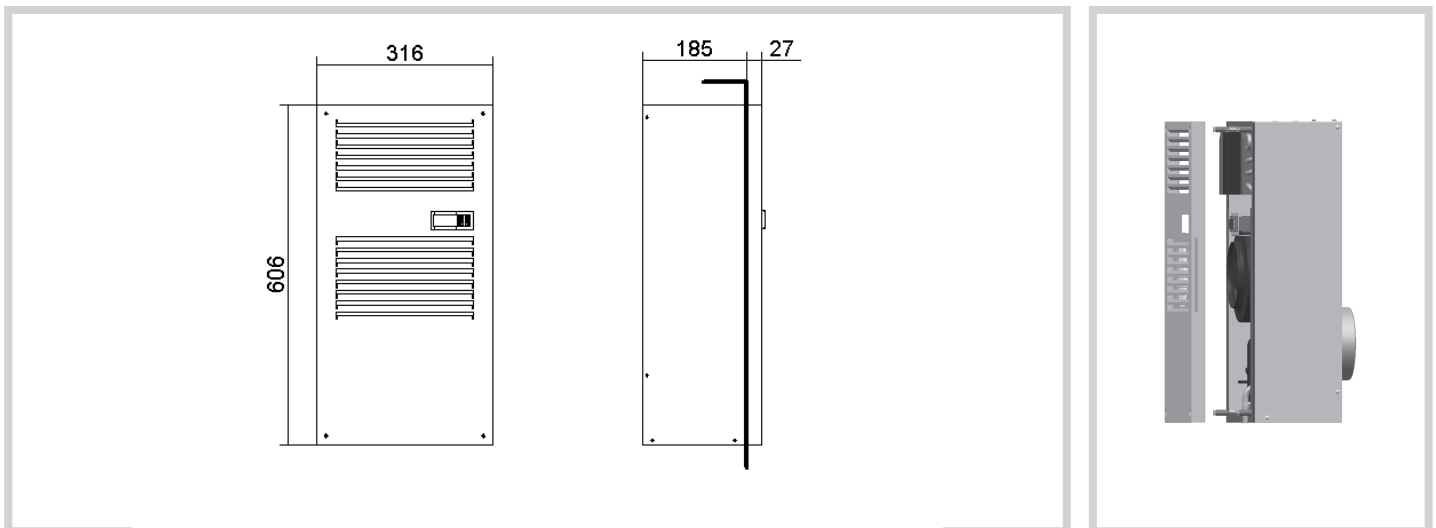

ACCESSORIES

Version "0" for Semi-recessed mounting

EGO04

Dimensions

EGO06

Dimensions

EGO08-10

Dimensions

ACCESSORIES

Version "0" for Semi-recessed mounting

EGO12-16-20

Dimensions

EGO30-40

Dimensions