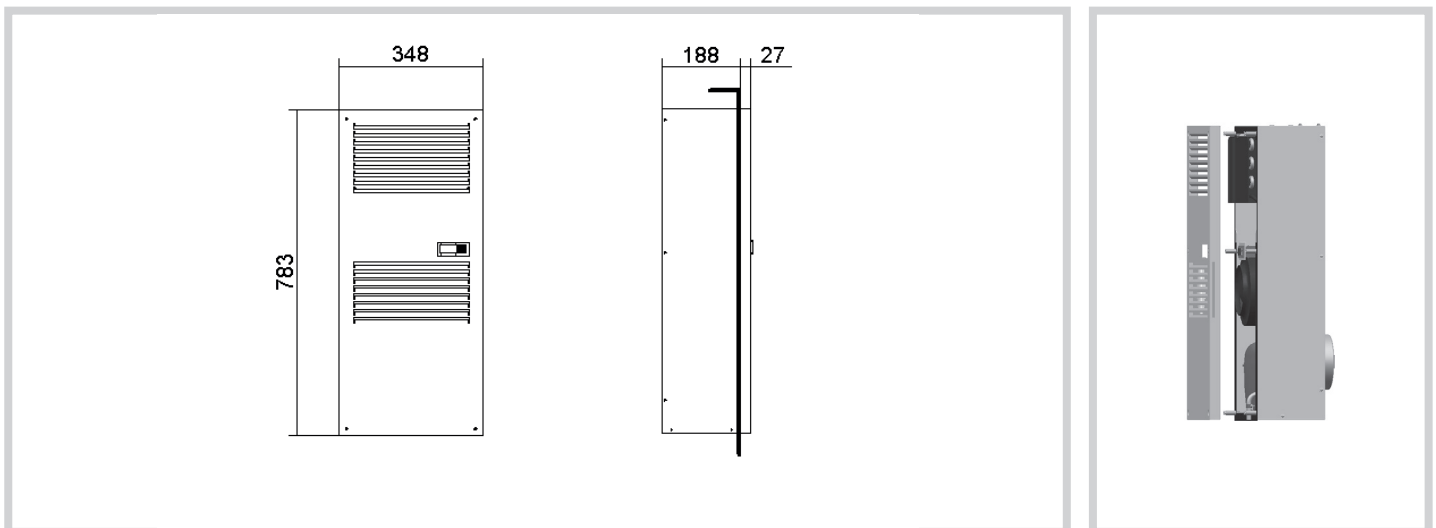

ACCESSORIES

Version "0" for Semi-recessed mounting

EGO04

Dimensions

EGO06

Dimensions

EGO08-10

Dimensions

ACCESSORIES

Version "0" for Semi-recessed mounting

EGO12-16-20

Dimensions

EGO30-40

Dimensions