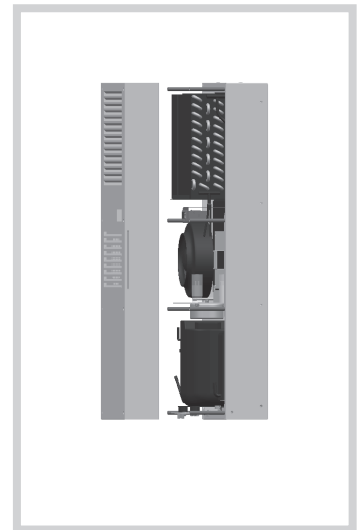

ACCESSORIES

Version "0" for Semi-recessed mounting

EGO04

Dimensions

EGO06

Dimensions

EGO08-10

Dimensions

ACCESSORIES

Version "0" for Semi-recessed mounting

EGO12-16-20

Dimensions

EGO30-40

Dimensions